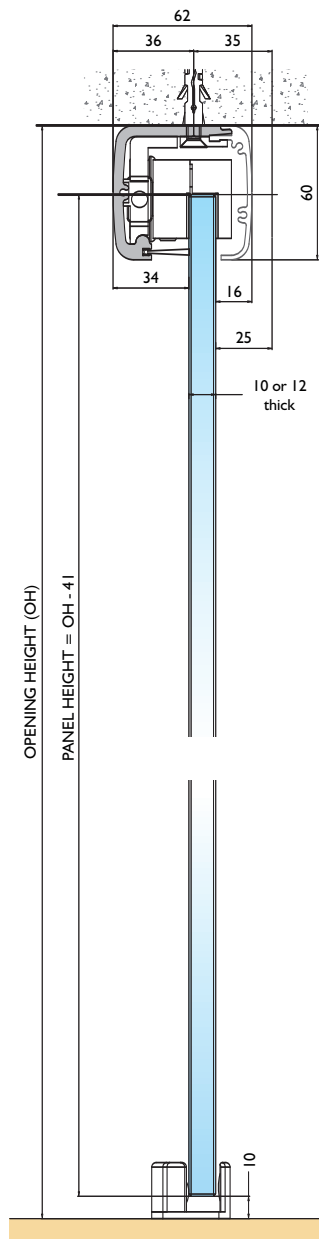

DOOR SPECIFICATION

Maximum weight capacity	80 kg
Door materials	10 & 12mm toughened glass
Maximum door height	2500mm
Maximum door width	1200mm

Value is approximate based on
 10mm Glass Panel = 25kg/m²
 12mm Glass Panel = 30kg/m²

GEAR SPECIFICATION

Track	Compact anodised track, available in lengths complete with brush strips and end caps	2000, 2500, 3000, 3500, 4000, 5000 & 6000mm
	Face fix	V80/FF
	Soffit fix	V80/SF
	Soffit panel fix	V80/FP

Floor channel for soffit panel fix option (fixed panel)

Contact our technical sales team for further information

COMPACT GLASS CLAMP

H E N D E R S O N

VELARO 80

COMPACT GLASS CLAMP

Face Fix

Panel height = APH + 50 - 10
or APH + (A) - 10

Soffit Fix

Glass panel height (GPH) = Opening height - 41mm
Fixed panel height (FPH) = Opening height - 40mm

Soffit Panel Fix