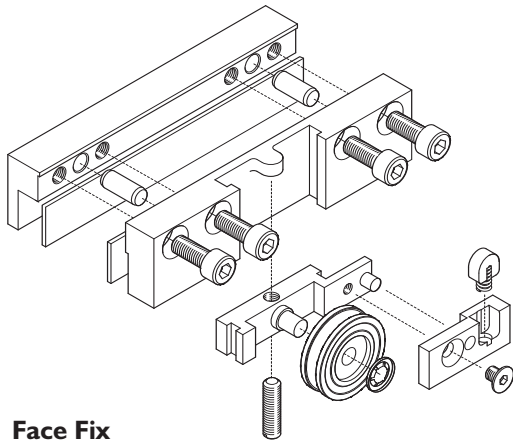

Floor channel for soffit panel fix option (fixed panel)

Contact our technical sales team for further information

COMPACT GLASS CLAMP

H E N D E R S O N

VELARO 80

COMPACT GLASS CLAMP

Face Fix

Panel height = APH + 50 - 10
or APH + (A) - 10

Soffit Fix

Glass panel height (GPH) = Opening height - 41mm
Fixed panel height (FPH) = Opening height - 40mm

Soffit Panel Fix