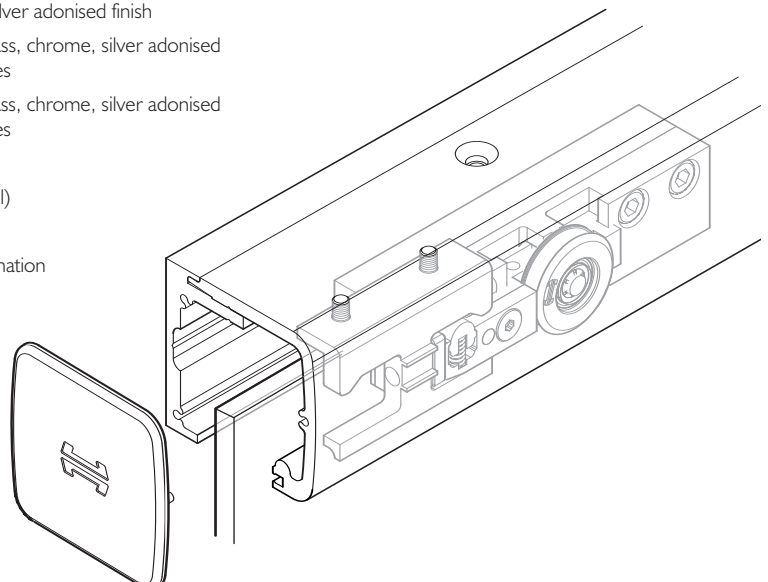

DOOR SPECIFICATION

Maximum weight capacity	80 kg
Door materials	10 & 12mm toughened glass
Maximum door height	2500mm
Maximum door width	1200mm

Value is approximate based on
10mm Glass Panel = 25kg/m²
12mm Glass Panel = 30kg/m²

GEAR SPECIFICATION

Track	Compact anodised track, available in lengths complete with brush strips and end caps	2000, 2500, 3000, 3500, 4000, 5000 & 6000mm
	Face fix	V80/FF
	Soffit fix	V80/SF
	Soffit panel fix	V80/FP

Glass Clamp Kit For 10 (V80/10) and 12mm (V80/12) glass panels

1. Kit consists of:
2. two clamps complete with gaskets
   - two wheel carriages (handed)
   - two clip stops
   - one brushed stainless steel adjustable floor guide

Accessories	D - handle sets	- available in white and silver adonised finish
	Glass door lock	- available in polished brass, chrome, silver adonised and satin chrome finishes
	Glass door receiving lock	- available in polished brass, chrome, silver adonised and satin chrome finishes

Floor channel for soffit panel fix option (fixed panel)

Contact our technical sales team for further information

COMPACT GLASS CLAMP

H E N D E R S O N