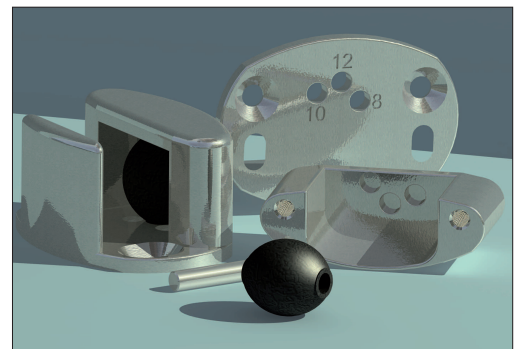

DOOR SPECIFICATION

Maximum weight capacity	80 kg
Door materials	10 & 12mm toughened glass
Maximum door height	2500mm
Maximum door width	1200mm

Value is approximate based on
10mm Glass Panel = 25kg/m²
12mm Glass Panel = 30kg/m²

GEAR SPECIFICATION

Track	Compact anodised track, available in lengths complete with brush strips and end caps	2000, 2500, 3000, 3500, 4000, 5000 & 6000mm
	Face fix	V80/FF
	Soffit fix	V80/SF
	Soffit panel fix	V80/FP

Glass Clamp Kit For 10 (V80/10) and 12mm (V80/12) glass panels

1. Kit consists of:
2. two clamps complete with gaskets
   - two wheel carriages (handed)
   - two clip stops
   - one brushed stainless steel adjustable floor guide

Accessories	D - handle sets	- available in white and silver adonised finish
	Glass door lock	- available in polished brass, chrome, silver adonised and satin chrome finishes
	Glass door receiving lock	- available in polished brass, chrome, silver adonised and satin chrome finishes

Floor channel for soffit panel fix option (fixed panel)

Contact our technical sales team for further information

COMPACT GLASS CLAMP

H E N D E R S O N