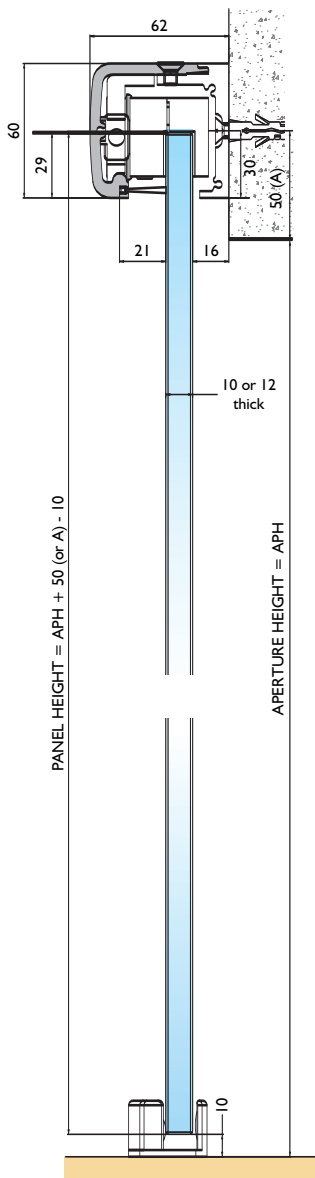

DOOR SPECIFICATION

Maximum weight capacity	80 kg
Door materials	10 & 12mm toughened glass
Maximum door height	2500mm
Maximum door width	1200mm

Value is approximate based on
 10mm Glass Panel = 25kg/m²
 12mm Glass Panel = 30kg/m²

GEAR SPECIFICATION

Track	Compact anodised track, available in lengths complete with brush strips and end caps	2000, 2500, 3000, 3500, 4000, 5000 & 6000mm
	Face fix	V80/FF
	Soffit fix	V80/SF
	Soffit panel fix	V80/FP

Floor channel for soffit panel fix option (fixed panel)

Contact our technical sales team for further information

COMPACT GLASS CLAMP

H E N D E R S O N

VELARO 80

COMPACT GLASS CLAMP

Face Fix

Panel height = APH + 50 - 10
or APH + (A) - 10

Soffit Fix

Glass panel height (GPH) = Opening height - 41mm
Fixed panel height (FPH) = Opening height - 40mm

Soffit Panel Fix