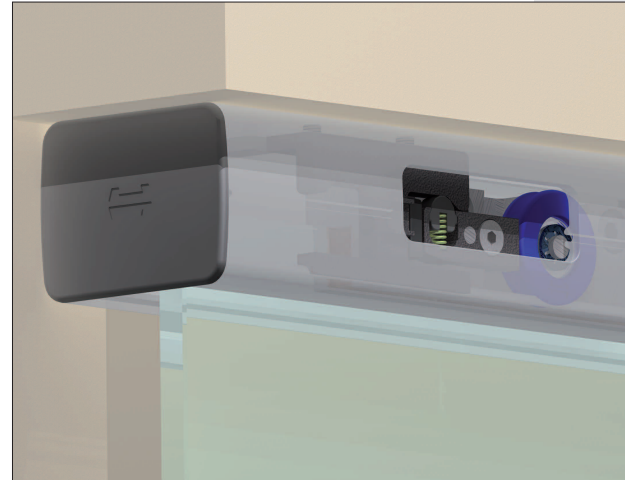

DOOR SPECIFICATION

Maximum weight capacity	80 kg
Door materials	10 & 12mm toughened glass
Maximum door height	2500mm
Maximum door width	1200mm

Value is approximate based on
10mm Glass Panel = 25kg/m²
12mm Glass Panel = 30kg/m²

GEAR SPECIFICATION

Track	Compact anodised track, available in lengths complete with brush strips and end caps	2000, 2500, 3000, 3500, 4000, 5000 & 6000mm
	Face fix	V80/FF
	Soffit fix	V80/SF
	Soffit panel fix	V80/FP

Glass Clamp Kit For 10 (V80/10) and 12mm (V80/12) glass panels

1. Kit consists of:
2. two clamps complete with gaskets
   - two wheel carriages (handed)
   - two clip stops
   - one brushed stainless steel adjustable floor guide

Accessories	D - handle sets	- available in white and silver adonised finish
	Glass door lock	- available in polished brass, chrome, silver adonised and satin chrome finishes
	Glass door receiving lock	- available in polished brass, chrome, silver adonised and satin chrome finishes

Floor channel for soffit panel fix option (fixed panel)

Contact our technical sales team for further information

COMPACT GLASS CLAMP

H E N D E R S O N